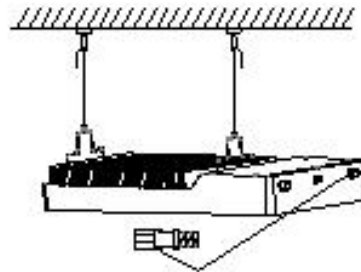

Applications:

- Mainly used for indoor hemp/Cannabis/Marijuana lightings.

● Product Specifications:

Product Name	800W LED Grow Light
Model number	STG-800W-D-G6
Power	800W
Input voltage	100-277VAC 50/60Hz
LED Brand	Taiwan Eipstar 6500K 428pcs+450nm Blue 20pcs+660nm red 180pcs (628pcs*5W chip)
LED Driver	Sosen UL Driver
Lumen	152,000LM
Lumen efficiency	190LM/W
CCT	3500K
CRI	>75
PPF (380-780nm)	2400 μ mol/S
EFF	3.0 μ mol/J
Color	Full spectrum white light +660nm Plant red light+Blue
Coverage	4ft*4ft
Mounting height	\geq 6" (15.2cm) Above canopy
Supplementation time	16-20H/day
PF	>0.95
Lamp size	709*315.6*111.8mm
Angle	120°
Housing color	White, with 2M plug
Material	Aluminum + PC LENS
IP	IP65
Lifespan	>50,000H
N.W	15.5KG/PC
Working Temperature	-37° C~+55° C
Operating Humidity	<95%
Storage Temperature	-40° C~+80° C

● Dimension(mm)

● Spectrum

● PPF Distribution:

18inch (45CM)

24inch (60CM)

36inch (90CM)

48inch (120CM)

● Installation

Installation Instruction

1. Secure the sling to the ceiling or other safe place, then attach the hook to the light fixture while securing the sling to the hook

2. Connecting the wires from driver to the lamp, Note: the connector male poug arrow is aligned with the female plug arrow

AC 100-277V

3. Connecting the plug to the socket, connect the plug to the power source

● Package:

Box	QTY.	Size	N.W/CTN	G.W/CTN
box	1PC	77.1*36*17 CM	15.5KG	16.0KG

SLTMAKS CANADA INC.

ADDRESS: 10301 HIGHWAY 12, PORT PERRY, ONTARIO, CANADA L9L 1B3