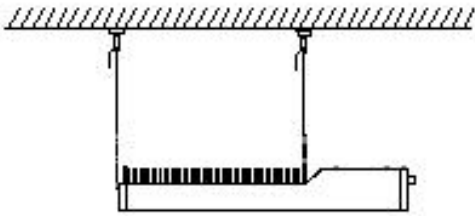

Applications:

- Mainly used for indoor hemp/Cannabis/Marijuana lightings.

● Product Specifications:

Product Name	800W LED Grow Light
Model number	STG-800W-D-G6
Power	800W
Input voltage	100-277VAC 50/60Hz
LED Brand	Taiwan Eipstar 6500K 428pcs+450nm Blue 20pcs+660nm red 180pcs (628pcs*5W chip)
LED Driver	Sosen UL Driver
Lumen	152,000LM
Lumen efficiency	190LM/W
CCT	3500K
CRI	>75
PPF (380-780nm)	2400 μ mol/S
EFF	3.0 μ mol/J
Color	Full spectrum white light +660nm Plant red light+Blue
Coverage	4ft*4ft
Mounting height	\geq 6" (15.2cm) Above canopy
Supplementation time	16-20H/day
PF	>0.95
Lamp size	709*315.6*111.8mm
Angle	120°
Housing color	White, with 2M plug
Material	Aluminum + PC LENS
IP	IP65
Lifespan	>50,000H
N.W	15.5KG/PC
Working Temperature	-37° C~+55° C
Operating Humidity	<95%
Storage Temperature	-40° C~+80° C

● Dimension(mm)

● Spectrum

● PPF Distribution:

18inch (45CM)

24inch (60CM)

36inch (90CM)

48inch (120CM)

● Installation

Installation Instruction

1. Secure the sling to the ceiling or other safe place, then attach the hook to the light fixture while securing the sling to the hook

2. Connecting the wires from driver to the lamp, Note: the connector male poug arrow is aligned with the female plug arrow

AC 100-277V

3. Connecting the plug to the socket, connect the plug to the power source

● Package:

Box	QTY.	Size	N.W/CTN	G.W/CTN
box	1PC	77.1*36*17 CM	15.5KG	16.0KG

SLTMAKS CANADA INC.

ADDRESS: 10301 HIGHWAY 12, PORT PERRY, ONTARIO, CANADA L9L 1B3