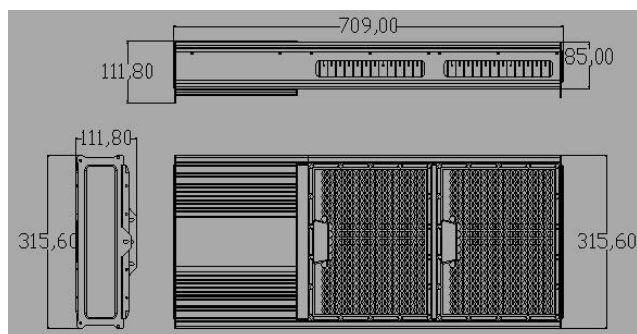

800W LED GROW LIGHT

● Features:

- Color: Samsung full spectrum white light + 660nm Plant red light, mainly for hemp lighting.
- High quality Sosen UL Driver
- Wide input voltage AC100-277V or dimmable
- Best heat sink to get the best heat dissipation
- Easy to install and operate
- Energy saving, Instant start, NO flickering, NO humming, long service life, increase hemp output.

Applications:

- Mainly used for indoor hemp/Cannabis/Marijuana lightings.

● Product Specifications:

Product Name	800W LED Grow Light
Model number	STG-800W-D-G6
Power	800W
Input voltage	100-277VAC 50/60Hz
LED Brand	Taiwan Eipstar 6500K 428pcs+450nm Blue 20pcs+660nm red 180pcs (628pcs*5W chip)
LED Driver	Sosen UL Driver
Lumen	152,000LM
Lumen efficiency	190LM/W
CCT	3500K
CRI	>75
PPF (380-780nm)	2400 μ mol/S
EFF	3.0 μ mol/J
Color	Full spectrum white light +660nm Plant red light+Blue
Coverage	4ft*4ft
Mounting height	\geq 6" (15.2cm) Above canopy
Supplementation time	16-20H/day
PF	>0.95
Lamp size	709*315.6*111.8mm
Angle	120°
Housing color	White, with 2M plug
Material	Aluminum + PC LENS
IP	IP65
Lifespan	>50,000H
N.W	15.5KG/PC
Working Temperature	-37° C~+55° C
Operating Humidity	<95%
Storage Temperature	-40° C~+80° C

● Dimension(mm)

● Spectrum

● PPF Distribution:

18inch (45CM)

24inch (60CM)

36inch (90CM)

48inch (120CM)

● Installation