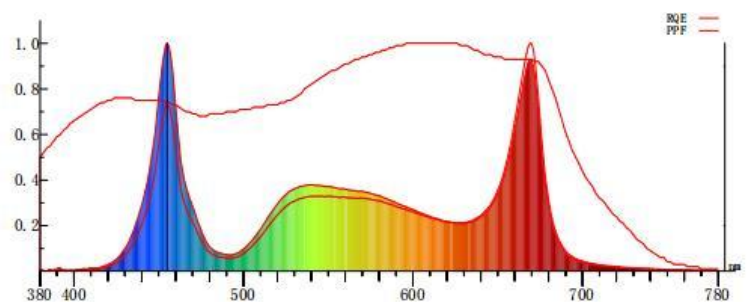

800W LED GROW LIGHT

● Features:

- Color: Samsung full spectrum white light + 660nm Plant red light, mainly for hemp lighting.
- High quality Sosen UL Driver
- Wide input voltage AC100-277V or dimmable
- Best heat sink to get the best heat dissipation
- Easy to install and operate
- Energy saving, Instant start, NO flickering, NO humming, long service life, increase hemp output.

Applications:

- Mainly used for indoor hemp/Cannabis/Marijuana lightings.

● Product Specifications:

Product Name	800W LED Grow Light
Model number	STG-800W-D-G6
Power	800W
Input voltage	100-277VAC 50/60Hz
LED Brand	Taiwan Eipstar 6500K 428pcs+450nm Blue 20pcs+660nm red 180pcs (628pcs*5W chip)
LED Driver	Sosen UL Driver
Lumen	152,000LM
Lumen efficiency	190LM/W
CCT	3500K
CRI	>75
PPF (380-780nm)	2400 μ mol/S
EFF	3.0 μ mol/J
Color	Full spectrum white light +660nm Plant red light+Blue
Coverage	4ft*4ft
Mounting height	\geq 6" (15.2cm) Above canopy
Supplementation time	16-20H/day
PF	>0.95
Lamp size	709*315.6*111.8mm
Angle	120°
Housing color	White, with 2M plug
Material	Aluminum + PC LENS
IP	IP65
Lifespan	>50,000H
N.W	15.5KG/PC
Working Temperature	-37° C~+55° C
Operating Humidity	<95%
Storage Temperature	-40° C~+80° C

● Dimension(mm)

● Spectrum

● PPF Distribution:

18inch (45CM)

24inch (60CM)

36inch (90CM)

48inch (120CM)

● Installation