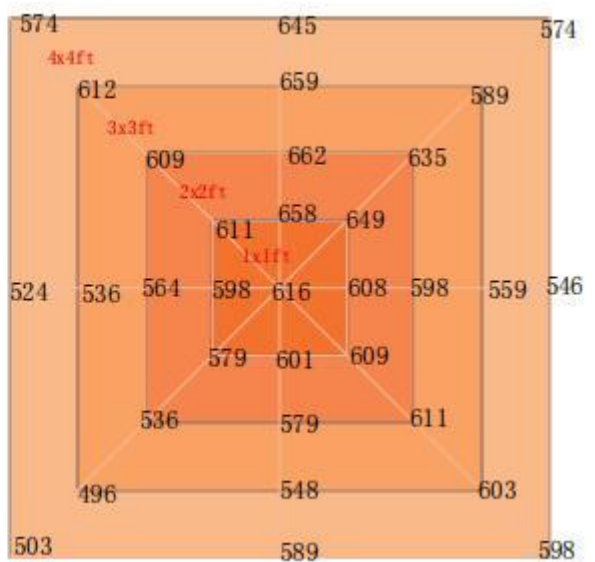

Applications:

- Mainly used for indoor hemp/Cannabis/Marijuana lightings.

● Product Specifications:

Product Name	800W LED Grow Light
Model number	STG-800W-D-G6
Power	800W
Input voltage	100-277VAC 50/60Hz
LED Brand	Taiwan Eipstar 6500K 428pcs+450nm Blue 20pcs+660nm red 180pcs (628pcs*5W chip)
LED Driver	Sosen UL Driver
Lumen	152,000LM
Lumen efficiency	190LM/W
CCT	3500K
CRI	>75
PPF (380-780nm)	2400 μ mol/S
EFF	3.0 μ mol/J
Color	Full spectrum white light +660nm Plant red light+Blue
Coverage	4ft*4ft
Mounting height	\geq 6" (15.2cm) Above canopy
Supplementation time	16-20H/day
PF	>0.95
Lamp size	709*315.6*111.8mm
Angle	120°
Housing color	White, with 2M plug
Material	Aluminum + PC LENS
IP	IP65
Lifespan	>50,000H
N.W	15.5KG/PC
Working Temperature	-37° C~+55° C
Operating Humidity	<95%
Storage Temperature	-40° C~+80° C

● Dimension(mm)

● Spectrum

● PPF Distribution:

18inch (45CM)

24inch (60CM)

36inch (90CM)

48inch (120CM)

● Installation