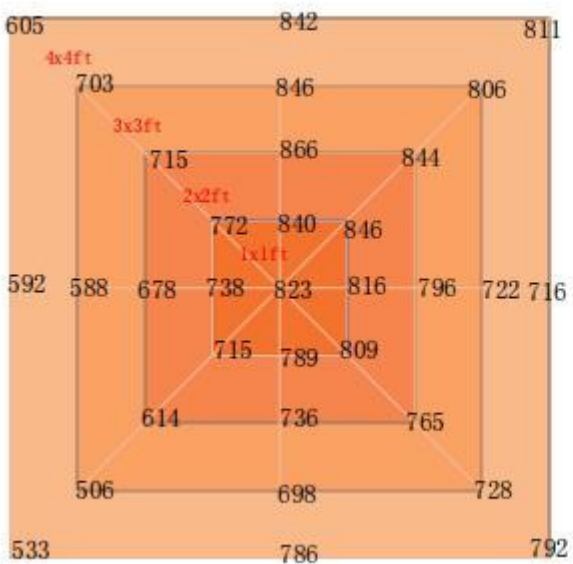

Applications:

- Mainly used for indoor hemp/Cannabis/Marijuana lightings.

● Product Specifications:

Product Name	800W LED Grow Light
Model number	STG-800W-D-G6
Power	800W
Input voltage	100-277VAC 50/60Hz
LED Brand	Taiwan Eipstar 6500K 428pcs+450nm Blue 20pcs+660nm red 180pcs (628pcs*5W chip)
LED Driver	Sosen UL Driver
Lumen	152,000LM
Lumen efficiency	190LM/W
CCT	3500K
CRI	>75
PPF (380-780nm)	2400 μ mol/S
EFF	3.0 μ mol/J
Color	Full spectrum white light +660nm Plant red light+Blue
Coverage	4ft*4ft
Mounting height	\geq 6" (15.2cm) Above canopy
Supplementation time	16-20H/day
PF	>0.95
Lamp size	709*315.6*111.8mm
Angle	120°
Housing color	White, with 2M plug
Material	Aluminum + PC LENS
IP	IP65
Lifespan	>50,000H
N.W	15.5KG/PC
Working Temperature	-37° C~+55° C
Operating Humidity	<95%
Storage Temperature	-40° C~+80° C

● Dimension(mm)

● Spectrum

● PPF Distribution:

18inch (45CM)

24inch (60CM)

36inch (90CM)

48inch (120CM)

● Installation