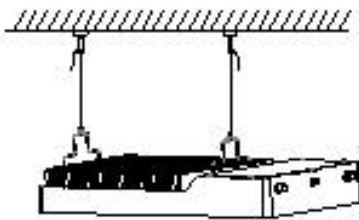

Applications:

- Mainly used for indoor hemp/Cannabis/Marijuana lightings.

● Product Specifications:

Product Name	800W LED Grow Light
Model number	STG-800W-D-G6
Power	800W
Input voltage	100-277VAC 50/60Hz
LED Brand	Taiwan Eipstar 6500K 428pcs+450nm Blue 20pcs+660nm red 180pcs (628pcs*5W chip)
LED Driver	Sosen UL Driver
Lumen	152,000LM
Lumen efficiency	190LM/W
CCT	3500K
CRI	>75
PPF (380-780nm)	2400 μ mol/S
EFF	3.0 μ mol/J
Color	Full spectrum white light +660nm Plant red light+Blue
Coverage	4ft*4ft
Mounting height	\geq 6" (15.2cm) Above canopy
Supplementation time	16-20H/day
PF	>0.95
Lamp size	709*315.6*111.8mm
Angle	120°
Housing color	White, with 2M plug
Material	Aluminum + PC LENS
IP	IP65
Lifespan	>50,000H
N.W	15.5KG/PC
Working Temperature	-37° C~+55° C
Operating Humidity	<95%
Storage Temperature	-40° C~+80° C

● Dimension(mm)

● Spectrum

● PPF Distribution:

18inch (45CM)

24inch (60CM)

36inch (90CM)

48inch (120CM)

● Installation

Installation Instruction

1. Secure the sling to the ceiling or other safe place, then attach the hook to the light fixture while securing the sling to the hook

2. Connecting the wires from driver to the lamp, Note: the connector male poug arrow is aligned with the female plug arrow