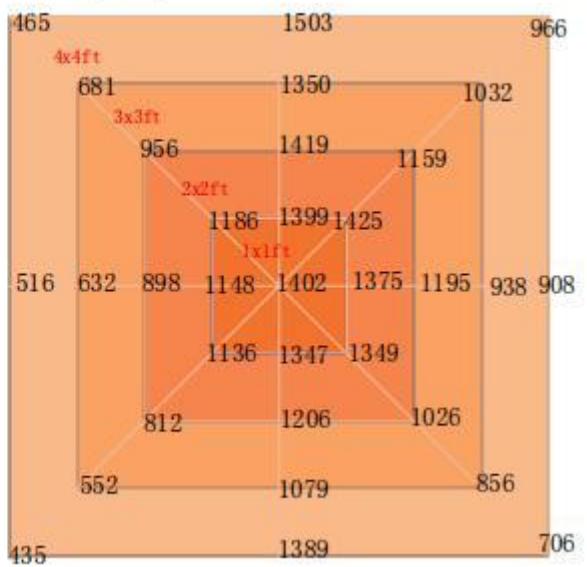

Applications:

- Mainly used for indoor hemp/Cannabis/Marijuana lightings.

● Product Specifications:

Product Name	800W LED Grow Light
Model number	STG-800W-D-G6
Power	800W
Input voltage	100-277VAC 50/60Hz
LED Brand	Taiwan Eipstar 6500K 428pcs+450nm Blue 20pcs+660nm red 180pcs (628pcs*5W chip)
LED Driver	Sosen UL Driver
Lumen	152,000LM
Lumen efficiency	190LM/W
CCT	3500K
CRI	>75
PPF (380-780nm)	2400 μ mol/S
EFF	3.0 μ mol/J
Color	Full spectrum white light +660nm Plant red light+Blue
Coverage	4ft*4ft
Mounting height	\geq 6" (15.2cm) Above canopy
Supplementation time	16-20H/day
PF	>0.95
Lamp size	709*315.6*111.8mm
Angle	120°
Housing color	White, with 2M plug
Material	Aluminum + PC LENS
IP	IP65
Lifespan	>50,000H
N.W	15.5KG/PC
Working Temperature	-37° C~+55° C
Operating Humidity	<95%
Storage Temperature	-40° C~+80° C

● Dimension(mm)

● Spectrum

● PPF Distribution:

18inch (45CM)

24inch (60CM)

36inch (90CM)

48inch (120CM)

● Installation