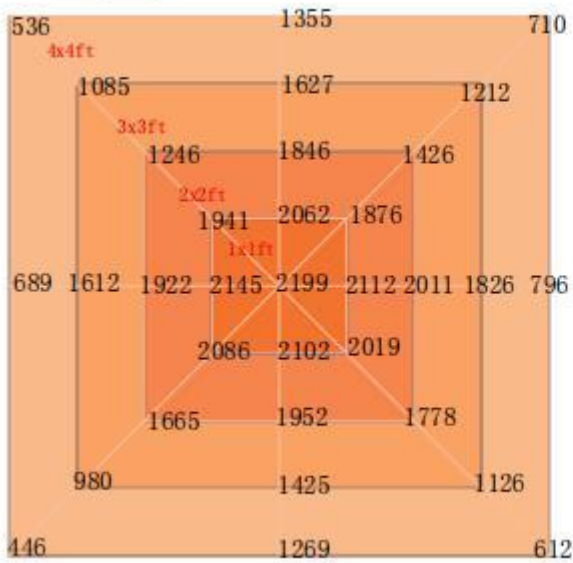

Applications:

- Mainly used for indoor hemp/Cannabis/Marijuana lightings.

● Product Specifications:

Product Name	800W LED Grow Light
Model number	STG-800W-D-G6
Power	800W
Input voltage	100-277VAC 50/60Hz
LED Brand	Taiwan Eipstar 6500K 428pcs+450nm Blue 20pcs+660nm red 180pcs (628pcs*5W chip)
LED Driver	Sosen UL Driver
Lumen	152,000LM
Lumen efficiency	190LM/W
CCT	3500K
CRI	>75
PPF (380-780nm)	2400 μ mol/S
EFF	3.0 μ mol/J
Color	Full spectrum white light +660nm Plant red light+Blue
Coverage	4ft*4ft
Mounting height	\geq 6" (15.2cm) Above canopy
Supplementation time	16-20H/day
PF	>0.95
Lamp size	709*315.6*111.8mm
Angle	120°
Housing color	White, with 2M plug
Material	Aluminum + PC LENS
IP	IP65
Lifespan	>50,000H
N.W	15.5KG/PC
Working Temperature	-37° C~+55° C
Operating Humidity	<95%
Storage Temperature	-40° C~+80° C

● Dimension(mm)

● Spectrum

● PPF Distribution:

18inch (45CM)

24inch (60CM)

36inch (90CM)

48inch (120CM)

● Installation